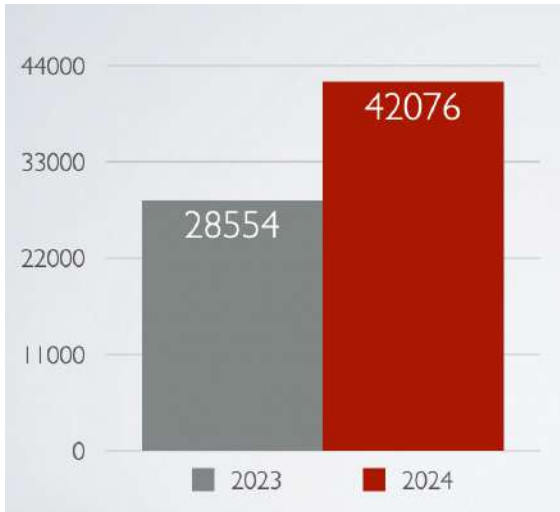

## COST PER GROWTH EXPERIENCE

\$49.72

## INVESTMENT CIRCLE

Shareholders \$1,800 Annually (38 experiences)

Partners \$5,000 Annually (105 experiences)

# QUALITY OF ENGAGEMENT

QOE score consists of the following calculations

- 1 = Public Events
- 3.5 = Relationship Development
- 7 = Purpose (Torah Study, Mitzvah, Social Service)